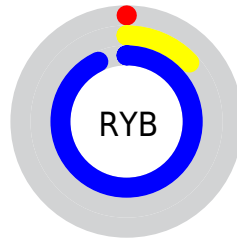

- Red (0%)
- Yellow (13%)
- Blue (93%)