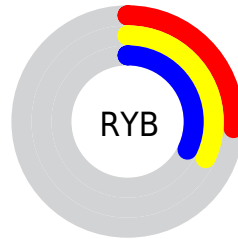

## Conversions Part 2

<b>Format</b>	<b>Color</b>
<b>RYB</b>	66, 82, 82
Decimal	4346434
CIELab	33.00, -9.88, 7.35
CIElCh	33, 12.314, 143.330
Yxy	7.5373, 0.3105, 0.3771
Android (android.graphics.Color)	4282536514 (0xFF425242)
YUV	75.3920, -4.6303, -8.2368
Hunter-Lab	27.4541, -7.7001, 5.7315

# Details

The CIELCh color **33, 12.314, 143.330** is a dark color, and the websafe version is hex **666666**. A complement of this color would be **30, 12.325, 325.408**, and the grayscale version is **32, 0.005, 296.813**.

A 20% lighter version of the original color is **53, 12.021, 143.703**, and **13, 12.229, 142.411** is the 20% darker color. If you saturate the color by 10%, you get **32, 18.623, 142.614**, and if you desaturate by 10%, it is **34, 5.992, 143.958**.

# Distribution

Red (26%)

Green (32%)

Blue (26%)

Red (26%)

Yellow (32%)

Blue (32%)

Cyan (20%)