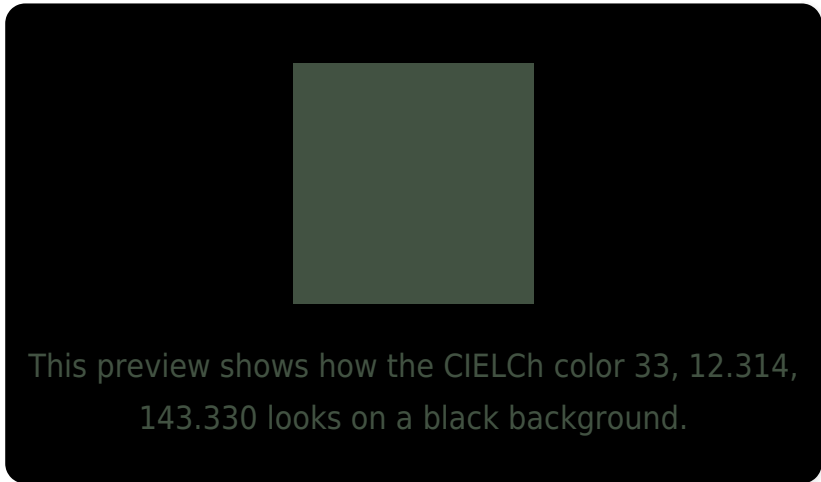

## White Background

This preview shows how the CIELCh color 33, 12.314, 143.330 looks on a white background.

# Black Background