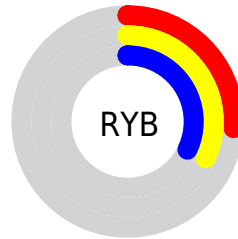

## Conversions Part 2

<b>Format</b>	<b>Color</b>
<b>RYB</b>	66, 82, 82
Decimal	4346434
CIELab	33.00, -9.88, 7.35
CIElCh	33, 12.314, 143.330
Yxy	7.5373, 0.3105, 0.3771
Android (android.graphics.Color)	4282536514 (0xFF425242)
YUV	75.3920, -4.6303, -8.2368
Hunter-Lab	27.4541, -7.7001, 5.7315

# Details

The CIELCh color **33, 12.314, 143.330** is a dark color, and the websafe version is hex **666666**. A complement of this color would be **30, 12.325, 325.408**, and the grayscale version is **32, 0.005, 296.813**.

A 20% lighter version of the original color is **53, 12.021, 143.703**, and **13, 12.229, 142.411** is the 20% darker color. If you saturate the color by 10%, you get **32, 18.623, 142.614**, and if you desaturate by 10%, it is **34, 5.992, 143.958**.

# Distribution

 Red (26%)

 Green (32%)

 Blue (26%)

 Red (26%)

 Yellow (32%)

 Blue (32%)

 Cyan (20%)