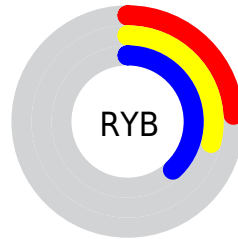

## Conversions Part 2

<b>Format</b>	<b>Color</b>
<b>RYB</b>	61, 73, 96
Decimal	4018272
CIELab	33.00, -2.92, -11.71
CIElCh	33, 12.065, 255.976
Yxy	7.5373, 0.2591, 0.2842
Android (android.graphics.Color)	4282208352 (0xFF3D5060)
YUV	76.1430, 9.7895, -13.2804
Hunter-Lab	27.4541, -3.3740, -6.9404

# Details

The CIELCh color **33, 12.065, 255.976** is a dark color, and the websafe version is hex **666666**. A complement of this color would be **34, 13.625, 66.676**, and the grayscale version is **32, 0.005, 296.813**.

A 20% lighter version of the original color is **53, 12.255, 257.570**, and **13, 12.135, 254.936** is the 20% darker color. If you saturate the color by 10%, you get **31, 15.176, 258.104**, and if you desaturate by 10%, it is **35, 8.858, 254.182**.

# Distribution

Red (24%)

Green (31%)

Blue (38%)

Red (24%)

Yellow (29%)

Blue (38%)

Cyan (37%)