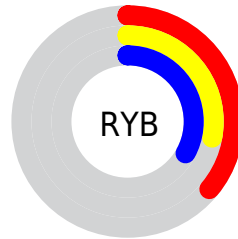

## Conversions Part 2

<b>Format</b>	<b>Color</b>
<b>RYB</b>	93, 71, 84
Decimal	6113108
CIELab	33.00, 11.82, -4.11
CIElCh	33, 12.513, 340.805
Yxy	7.5373, 0.3316, 0.2963
Android (android.graphics.Color)	4284303188 (0xFF5D4754)
YUV	79.0600, 2.4354, 12.2254
Hunter-Lab	27.4541, 6.7976, -1.2230

# Details

The CIELCh color **33, 12.513, 340.805** is a dark color, and the websafe version is hex **666666**. A complement of this color would be **38, 12.300, 157.261**, and the grayscale version is **34, 0.005, 296.813**.

A 20% lighter version of the original color is **53, 12.168, 342.788**, and **13, 12.822, 341.578** is the 20% darker color. If you saturate the color by 10%, you get **30, 17.857, 341.670**, and if you desaturate by 10%, it is **36, 7.159, 340.009**.

# Distribution

 Red (36%)

 Green (28%)

 Blue (33%)

 Red (36%)

 Yellow (28%)

 Blue (33%)

 Cyan (0%)