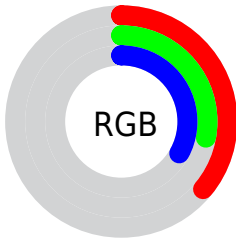

Distribution

Red (36%)

Green (28%)

Blue (33%)