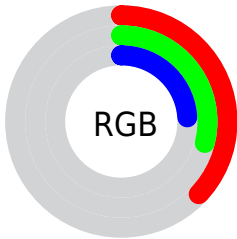

Distribution

- Red (37%)
- Green (29%)
- Blue (24%)