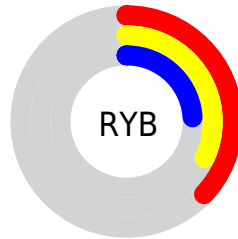

- Red (37%)
- Yellow (32%)
- Blue (24%)