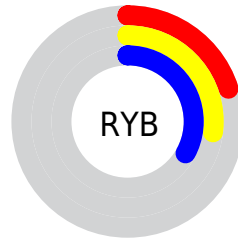

## Conversions Part 2

<b>Format</b>	<b>Color</b>
<b>R<sub>YB</sub></b>	52, 69, 83
Decimal	3429199
CIE <sub>Lab</sub>	33.00, -12.48, -1.30
CIE <sub>LCh</sub>	33, 12.543, 185.959
Yxy	7.5373, 0.2701, 0.3411
Android (android.graphics.Color)	4281619279 (0xFF34534F)
YUV	73.2750, 2.8224, -18.6582
Hunter-Lab	27.4541, -9.2421, 0.6622

# Details

The CIELCh color **33, 12.543, 185.959** is a dark color, and the websafe version is hex **336666**. A complement of this color would be **26, 14.954, 12.585**, and the grayscale version is **31, 0.005, 296.813**.

A 20% lighter version of the original color is **53, 12.785, 184.979**, and **13, 12.532, 186.522** is the 20% darker color. If you saturate the color by 10%, you get **33, 15.402, 185.123**, and if you desaturate by 10%, it is **34, 9.423, 186.762**.

# Distribution

Red (20%)

Green (33%)

Blue (31%)

Red (20%)

Yellow (27%)

Blue (33%)

Cyan (37%)