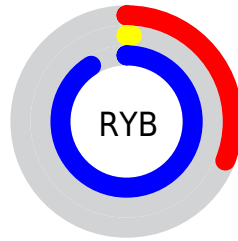

- Red (31%)
- Yellow (1%)
- Blue (91%)