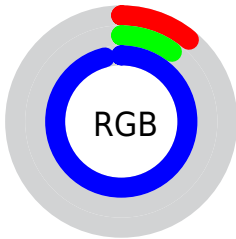

Distribution

- Red (11%)
- Green (10%)
- Blue (96%)