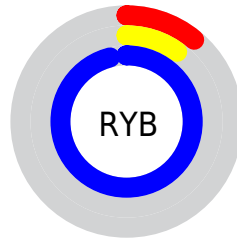

- Red (11%)
- Yellow (10%)
- Blue (96%)