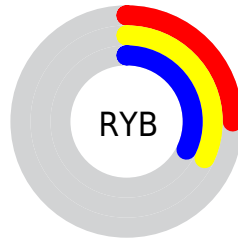

Details

The CIELCh color **33, 13.087, 143.248** is a dark color, and the websafe version is hex **336666**. A complement of this color would be **30, 13.098, 325.464**, and the grayscale version is **32, 0.005, 296.813**.

A 20% lighter version of the original color is **53, 12.733, 143.652**, and **13, 13.092, 142.226** is the 20% darker color. If you saturate the color by 10%, you get **32, 19.403, 142.520**, and if you desaturate by 10%, it is **34, 6.747, 143.885**.

Distribution

Red (25%)

Green (32%)

Blue (25%)

Red (25%)

Yellow (32%)

Blue (32%)

Cyan (21%)