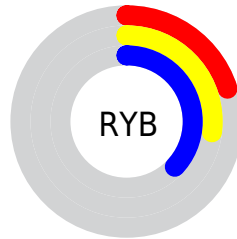

## Conversions Part 2

<b>Format</b>	<b>Color</b>
<b>R<sub>YB</sub></b>	50, 69, 95
Decimal	3297887
CIE <sub>Lab</sub>	33.00, -7.83, -11.25
CIE <sub>LCh</sub>	33, 13.706, 235.183
Yxy	7.5373, 0.2472, 0.2913
Android (android.graphics.Color)	4281487967 (0xFF32525F)
YUV	73.9140, 10.3954, -20.9726
Hunter-Lab	27.4541, -6.4543, -6.5725

# Details

The CIELCh color **33, 13.706, 235.183** is a dark color, and the websafe version is hex **336666**. A complement of this color would be **30, 18.296, 48.105**, and the grayscale version is **31, 0.005, 296.813**.

A 20% lighter version of the original color is **53, 13.622, 235.255**, and **13, 13.794, 236.624** is the 20% darker color. If you saturate the color by 10%, you get **32, 15.974, 237.092**, and if you desaturate by 10%, it is **34, 11.179, 233.649**.

# Distribution

- Red (20%)
- Green (32%)
- Blue (37%)

- Red (20%)
- Yellow (27%)
- Blue (37%)

- Cyan (47%)
- Magenta (14%)
- Yellow (0%)
- Black (63%)

- Cyan (80%)
- Magenta (68%)
- Yellow (63%)