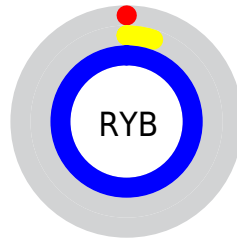

- Red (0%)
- Yellow (5%)
- Blue (100%)