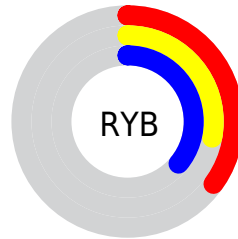

## Conversions Part 2

<b>Format</b>	<b>Color</b>
<b>R<sub>YB</sub></b>	88, 72, 92
Decimal	5785692
CIE Lab	33.00, 10.90, -9.25
CIE LCh	33, 14.296, 319.697
Yxy	7.5373, 0.3077, 0.2784
Android (android.graphics.Color)	4283975772 (0xFF58485C)
YUV	79.0640, 6.3774, 7.8369
Hunter-Lab	27.4541, 6.1256, -4.9856

# Details

The CIELCh color **33, 14.296, 319.697** is a dark color, and the websafe version is hex **666666**. A complement of this color would be **37, 14.159, 137.824**, and the grayscale version is **34, 0.005, 296.813**.

A 20% lighter version of the original color is **53, 13.874, 319.724**, and **13, 14.407, 319.538** is the 20% darker color. If you saturate the color by 10%, you get **30, 20.969, 320.110**, and if you desaturate by 10%, it is **36, 7.649, 319.275**.

# Distribution

Red (35%)

Green (28%)

Blue (36%)

Red (35%)

Yellow (28%)

Blue (36%)

Cyan (4%)