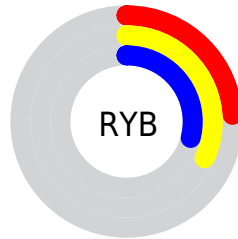

## Conversions Part 2

<b>Format</b>	<b>Color</b>
<b>RYB</b>	61, 82, 75
Decimal	4477501
CIELab	33.00, -10.05, 10.55
CIELCh	33, 14.572, 133.614
Yxy	7.5373, 0.3219, 0.3920
Android (android.graphics.Color)	4282667581 (0xFF44523D)
YUV	75.4200, -7.1091, -6.5073
Hunter-Lab	27.4541, -7.8051, 7.3396

# Details

The CIELCh color **33, 14.572, 133.614** is a dark color, and the websafe version is hex **666666**. A complement of this color would be **28, 14.865, 315.667**, and the grayscale version is **32, 0.005, 296.813**.

A 20% lighter version of the original color is **53, 14.107, 134.449**, and **13, 14.076, 133.027** is the 20% darker color. If you saturate the color by 10%, you get **32, 20.214, 133.141**, and if you desaturate by 10%, it is **34, 8.889, 134.063**.

# Distribution

- Red (27%)
- Green (32%)
- Blue (24%)

- Red (24%)
- Yellow (32%)
- Blue (29%)

- Cyan (17%)
- Magenta (0%)
- Yellow (26%)
- Black (68%)

- Cyan (73%)
- Magenta (68%)
- Yellow (76%)