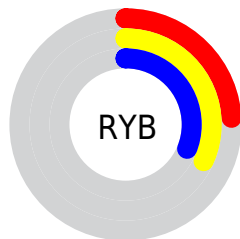

# Details

The CIELCh color **33, 14.448, 137.700** is a dark color, and the websafe version is hex **666666**. A complement of this color would be **29, 14.600, 319.793**, and the grayscale version is **32, 0.005, 296.813**.

A 20% lighter version of the original color is **53, 13.988, 138.356**, and **13, 13.993, 137.572** is the 20% darker color. If you saturate the color by 10%, you get **32, 20.358, 137.147**, and if you desaturate by 10%, it is **34, 8.505, 138.205**.

# Distribution

 Red (26%)

 Green (32%)

 Blue (24%)

 Red (24%)

 Yellow (32%)

 Blue (31%)

 Cyan (20%)

 Magenta (0%)

 Yellow (24%)

 Black (68%)

 Cyan (74%)

 Magenta (68%)

 Yellow (76%)