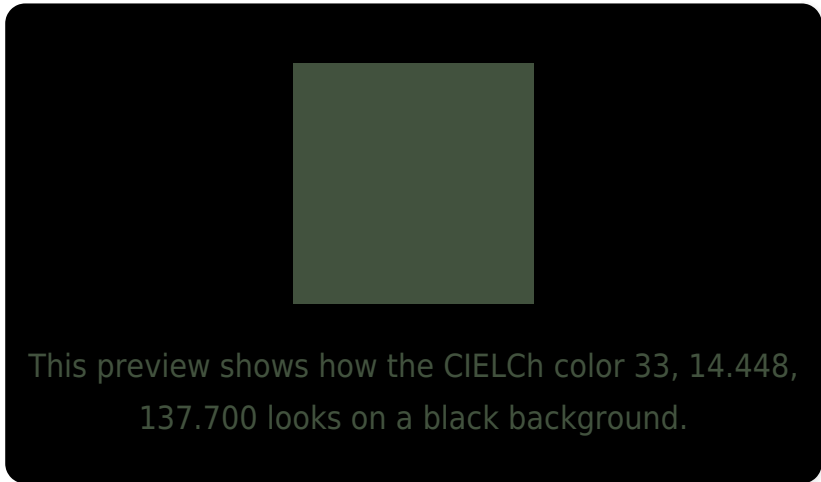

## White Background

This preview shows how the CIELCh color 33, 14.448, 137.700 looks on a white background.

# Black Background