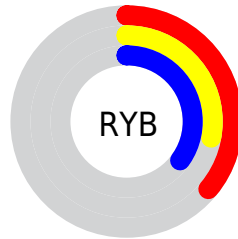

Details

The CIELCh color **33, 14.390, 329.871** is a dark color, and the websafe version is hex **666666**. A complement of this color would be **37, 14.353, 147.175**, and the grayscale version is **34, 0.005, 296.813**.

A 20% lighter version of the original color is **53, 13.992, 329.281**, and **13, 14.925, 329.407** is the 20% darker color. If you saturate the color by 10%, you get **30, 20.681, 330.449**, and if you desaturate by 10%, it is **36, 8.047, 329.297**.

Distribution

Red (36%)

Green (28%)

Blue (35%)

Red (36%)

Yellow (28%)

Blue (35%)

Cyan (0%)