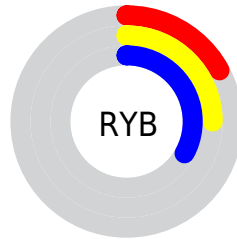

## Conversions Part 2

<b>Format</b>	<b>Color</b>
<b>R<sub>YB</sub></b>	44, 64, 85
Decimal	2905173
CIE <sub>Lab</sub>	33.00, -13.76, -4.98
CIE <sub>LCh</sub>	33, 14.633, 199.909
Yxy	7.5373, 0.2530, 0.3258
Android (android.graphics.Color)	4281095253 (0xFF2C5455)
YUV	72.1540, 6.3331, -24.6911
Hunter-Lab	27.4541, -9.9889, -1.8303

# Details

The CIELCh color **33, 14.633, 199.909** is a dark color, and the websafe version is hex **336666**. A complement of this color would be **24, 20.201, 25.617**, and the grayscale version is **31, 0.005, 296.813**.

A 20% lighter version of the original color is **53, 14.728, 200.231**, and **13, 13.491, 199.540** is the 20% darker color. If you saturate the color by 10%, you get **33, 16.804, 199.753**, and if you desaturate by 10%, it is **34, 12.108, 200.135**.

# Distribution

- Red (17%)
- Green (33%)
- Blue (33%)

- Red (17%)
- Yellow (25%)
- Blue (33%)

- Cyan (48%)
- Magenta (1%)
- Yellow (0%)
- Black (67%)

- Cyan (83%)
- Magenta (67%)
- Yellow (67%)