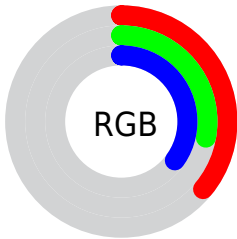

Distribution

Red (36%)

Green (28%)

Blue (35%)