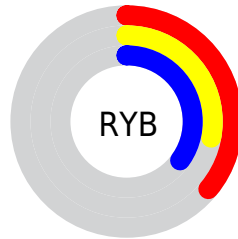

# Details

The CIELCh color **33, 14.872, 328.341** is a dark color, and the websafe version is hex **666666**. A complement of this color would be **37, 14.848, 145.722**, and the grayscale version is **34, 0.005, 296.813**.

A 20% lighter version of the original color is **53, 14.441, 327.848**, and **13, 14.925, 329.407** is the 20% darker color. If you saturate the color by 10%, you get **30, 21.362, 328.887**, and if you desaturate by 10%, it is **36, 8.324, 327.792**.

# Distribution

Red (36%)

Green (28%)

Blue (35%)

Red (36%)

Yellow (28%)

Blue (35%)

Cyan (0%)