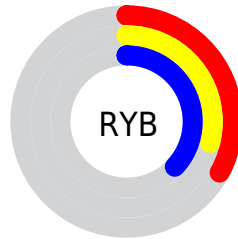

## Conversions Part 2

<b>Format</b>	<b>Color</b>
<b>R<sub>YB</sub></b>	85, 73, 95
Decimal	5589343
CIE Lab	33.00, 9.81, -11.05
CIE LCh	33, 14.779, 311.606
Yxy	7.5373, 0.2973, 0.2730
Android (android.graphics.Color)	4283779423 (0xFF55495F)
YUV	79.0960, 7.8407, 5.1778
Hunter-Lab	27.4541, 5.3325, -6.4099

# Details

The CIELCh color **33, 14.779, 311.606** is a dark color, and the websafe version is hex **666666**. A complement of this color would be **39, 14.393, 129.683**, and the grayscale version is **34, 0.005, 296.813**.

A 20% lighter version of the original color is **53, 14.277, 311.977**, and **13, 15.201, 312.367** is the 20% darker color. If you saturate the color by 10%, you get **30, 21.382, 312.066**, and if you desaturate by 10%, it is **36, 8.293, 311.163**.

# Distribution

- Red (33%)
- Green (29%)
- Blue (37%)

- Red (33%)
- Yellow (29%)
- Blue (37%)

- Cyan (11%)
- Magenta (23%)
- Yellow (0%)
- Black (63%)

- Cyan (67%)
- Magenta (71%)
- Yellow (63%)