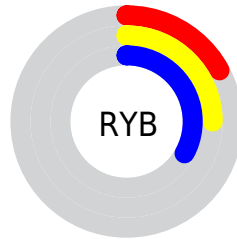

- Red (17%)
- Yellow (25%)
- Blue (33%)