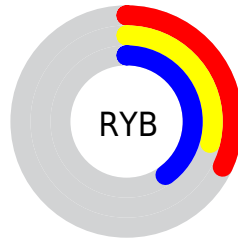

Conversions

Conversions Part 2

Format	Color
R_{YB}	81, 73, 103
Decimal	5327207
CIE Lab	33.00, 10.35, -16.25
CIE LCh	33, 19.268, 302.493
Yxy	7.5373, 0.2783, 0.2536
Android (android.graphics.Color)	4283517287 (0xFF514967)
YUV	78.8120, 11.9247, 1.9189
Hunter-Lab	27.4541, 5.7228, -10.8276

Details

The CIELCh color **33, 19.268, 302.493** is a dark color, and the websafe version is hex **666699**. A complement of this color would be **42, 18.211, 118.878**, and the grayscale version is **34, 0.005, 296.813**.

A 20% lighter version of the original color is **53, 18.907, 302.437**, and **13, 19.630, 302.369** is the 20% darker color. If you saturate the color by 10%, you get **29, 26.321, 303.328**, and if you desaturate by 10%, it is **37, 12.427, 301.742**.

Distribution

-  Red (32%)
-  Green (29%)
-  Blue (40%)

-  Red (32%)
-  Yellow (29%)
-  Blue (40%)

-  Cyan (21%)
-  Magenta (29%)
-  Yellow (0%)
-  Black (60%)

-  Cyan (68%)
-  Magenta (71%)
-  Yellow (60%)