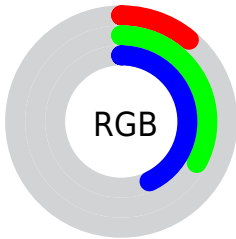

Distribution

- Red (11%)
- Green (33%)
- Blue (43%)