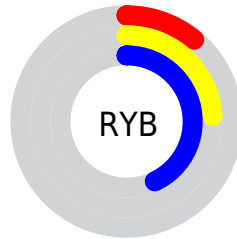

## Conversions Part 2

<b>Format</b>	<b>Color</b>
<b>R<sub>YB</sub></b>	27, 60, 110
Decimal	1790830
CIE <sub>Lab</sub>	33.00, -8.29, -20.75
CIE <sub>LCh</sub>	33, 22.344, 248.210
Yxy	7.5373, 0.2135, 0.2534
Android (android.graphics.Color)	4279980910 (0xFF1B536E)
YUV	69.3340, 20.0483, -37.1269
Hunter-Lab	27.4541, -6.7412, -15.0326

# Details

The CIELCh color **33, 22.344, 248.210** is a dark color, and the websafe version is hex **006699**. A complement of this color would be **29, 35.693, 50.805**, and the grayscale version is **29, 0.005, 296.813**.

A 20% lighter version of the original color is **53, 22.583, 249.167**, and **14, 19.070, 263.138** is the 20% darker color. If you saturate the color by 10%, you get **32, 24.239, 251.971**, and if you desaturate by 10%, it is **35, 20.196, 245.046**.

# Distribution

- Red (11%)
- Green (33%)
- Blue (43%)

- Red (11%)
- Yellow (24%)
- Blue (43%)

- Cyan (75%)
- Magenta (25%)
- Yellow (0%)
- Black (57%)

- Cyan (89%)
- Magenta (67%)
- Yellow (57%)