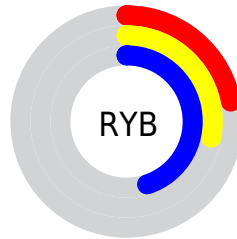

- Red (22%)
- Yellow (28%)
- Blue (45%)