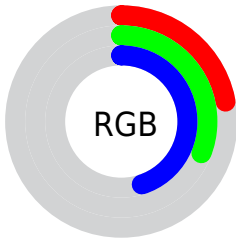

Distribution

- Red (22%)
- Green (31%)
- Blue (45%)