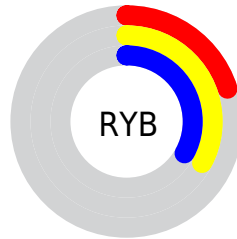

## Conversions Part 2

<b>Format</b>	<b>Color</b>
<b>R<sub>YB</sub></b>	52, 85, 85
Decimal	3429684
CIE <sub>Lab</sub>	33.00, -19.79, 15.55
CIE <sub>LCh</sub>	33, 25.167, 141.841
Yxy	7.5373, 0.3078, 0.4350
Android (android.graphics.Color)	4281619764 (0xFF345534)
YUV	71.3710, -9.5499, -16.9884
Hunter-Lab	27.4541, -13.3703, 9.5899

# Details

The CIELCh color **33, 25.167, 141.841** is a dark color, and the websafe version is hex **336633**. A complement of this color would be **27, 25.143, 326.335**, and the grayscale version is **31, 0.005, 296.813**.

A 20% lighter version of the original color is **53, 25.169, 142.036**, and **13, 25.105, 141.995** is the 20% darker color. If you saturate the color by 10%, you get **32, 31.372, 140.927**, and if you desaturate by 10%, it is **34, 18.734, 142.655**.

# Distribution

- Red (20%)
- Green (33%)
- Blue (20%)

- Red (20%)
- Yellow (33%)
- Blue (33%)

- Cyan (39%)
- Magenta (0%)
- Yellow (39%)
- Black (67%)

- Cyan (79%)
- Magenta (67%)
- Yellow (79%)