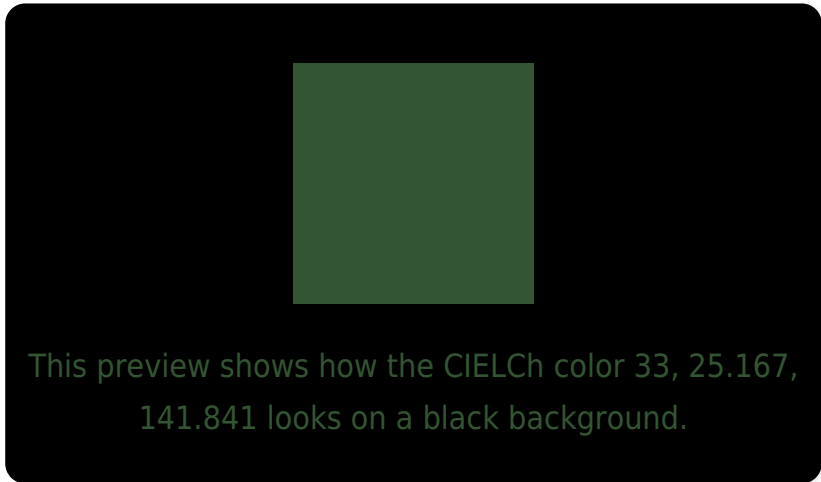

## White Background

This preview shows how the CIELCh color 33, 25.167, 141.841 looks on a white background.

# Black Background