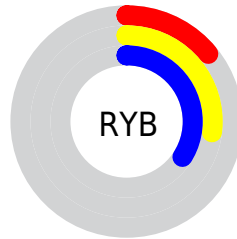

## Conversions Part 2

Format	Color
<a href="#">RYB</a>	<a href="#">36, 70, 87</a>
Decimal	<a href="#">2381629</a>
CIELab	<a href="#">33.00, -24.05, 10.05</a>
CIElCh	<a href="#">33, 26.065, 157.327</a>
Yxy	<a href="#">7.5373, 0.2749, 0.4156</a>
Android (android.graphics.Color)	<a href="#">4280571709 (0xFF24573D)</a>
YUV	<a href="#">68.7870, -3.8390, -28.7542</a>
Hunter-Lab	<a href="#">27.4541, -15.6352, 7.0956</a>

# Details

The CIELCh color **33, 26.065, 157.327** is a dark color, and the websafe version is hex **336633**. A complement of this color would be **22, 27.442, 348.995**, and the grayscale version is **29, 0.005, 296.813**.

A 20% lighter version of the original color is **53, 25.551, 157.732**, and **13, 23.184, 153.016** is the 20% darker color. If you saturate the color by 10%, you get **33, 29.840, 155.893**, and if you desaturate by 10%, it is **33, 21.990, 158.602**.

# Distribution

- Red (14%)
- Green (34%)
- Blue (24%)

- Red (14%)
- Yellow (27%)
- Blue (34%)

- Cyan (59%)
- Magenta (0%)
- Yellow (30%)
- Black (66%)

- Cyan (86%)
- Magenta (66%)
- Yellow (76%)