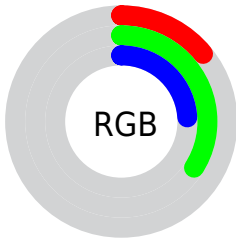

Distribution

- Red (14%)
- Green (34%)
- Blue (24%)