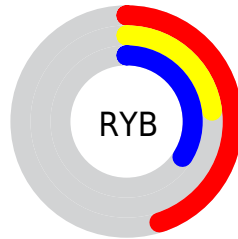

- Red (45%)
- Yellow (23%)
- Blue (34%)