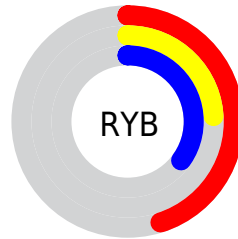

## Conversions Part 2

<b>Format</b>	<b>Color</b>
<b>R<sub>YB</sub></b>	114, 60, 90
Decimal	7486554
CIE Lab	33.00, 27.85, -7.43
CIE LCh	33, 28.828, 345.062
Yxy	7.5373, 0.3646, 0.2645
Android (android.graphics.Color)	4285676634 (0xFF723C5A)
YUV	79.5660, 5.1440, 30.1986
Hunter-Lab	27.4541, 19.4989, -3.6059

# Details

The CIELCh color **33, 28.828, 345.062** is a dark color, and the websafe version is hex **663366**. A complement of this color would be **44, 27.804, 156.316**, and the grayscale version is **34, 0.005, 296.813**.

A 20% lighter version of the original color is **53, 28.720, 344.967**, and **13, 28.790, 345.552** is the 20% darker color. If you saturate the color by 10%, you get **30, 34.336, 346.331**, and if you desaturate by 10%, it is **36, 22.896, 343.961**.

# Distribution

Red (45%)

Green (24%)

Blue (35%)

Red (45%)

Yellow (24%)

Blue (35%)

Cyan (0%)