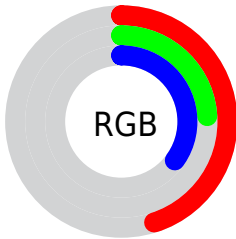

Distribution

Red (45%)

Green (24%)

Blue (35%)