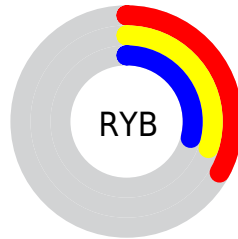

## Conversions Part 2

<b>Format</b>	<b>Color</b>
<b>R<sub>YB</sub></b>	83, 76, 75
Decimal	5459019
CIE Lab	33.00, 2.70, 1.64
CIE LCh	33, 3.161, 31.218
Yxy	7.5373, 0.3276, 0.3318
Android (android.graphics.Color)	4283649099 (0xFF534C4B)
YUV	77.9790, -1.4686, 4.4034
Hunter-Lab	27.4541, 0.3451, 2.5056

# Details

The CIELCh color **33, 3.161, 31.218** is a dark color, and the websafe version is hex **666666**. A complement of this color would be **34, 2.987, 211.237**, and the grayscale version is **33, 0.005, 296.813**.

A 20% lighter version of the original color is **53, 2.878, 31.115**, and **13, 3.163, 33.169** is the 20% darker color. If you saturate the color by 10%, you get **31, 6.692, 31.527**, and if you desaturate by 10%, it is **35, 0.118, 213.693**.

# Distribution

-  Red (33%)
-  Green (30%)
-  Blue (29%)

-  Red (33%)
-  Yellow (30%)
-  Blue (29%)

-  Cyan (0%)
-  Magenta (8%)
-  Yellow (10%)
-  Black (67%)

-  Cyan (67%)
-  Magenta (70%)
-  Yellow (71%)