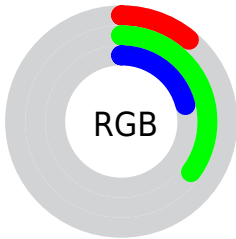

Distribution

- Red (11%)
- Green (35%)
- Blue (21%)