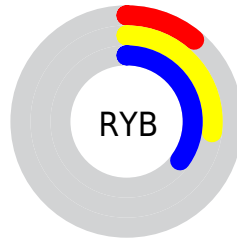

## Conversions Part 2

<b>Format</b>	<b>Color</b>
<b>RYB</b>	27, 70, 88
Decimal	1792053
CIELab	33.00, -28.57, 14.73
CIELCh	33, 32.143, 152.719
Yxy	7.5373, 0.2759, 0.4490
Android (android.graphics.Color)	4279982133 (0xFF1B5835)
YUV	65.7710, -6.2961, -34.0022
Hunter-Lab	27.4541, -17.9256, 9.2438

# Details

The CIELCh color **33, 32.143, 152.719** is a dark color, and the websafe version is hex **336633**. A complement of this color would be **21, 32.896, 346.551**, and the grayscale version is **28, 0.004, 296.813**.

A 20% lighter version of the original color is **53, 32.322, 152.555**, and **14, 28.032, 145.367** is the 20% darker color. If you saturate the color by 10%, you get **33, 35.851, 151.118**, and if you desaturate by 10%, it is **33, 28.063, 154.146**.

# Distribution

-  Red (11%)
-  Green (35%)
-  Blue (21%)

-  Red (11%)
-  Yellow (27%)
-  Blue (35%)

-  Cyan (69%)
-  Magenta (0%)
-  Yellow (40%)
-  Black (65%)

-  Cyan (89%)
-  Magenta (65%)
-  Yellow (79%)