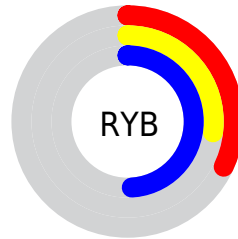

## Conversions Part 2

<b>Format</b>	<b>Color</b>
R <sub>Y</sub> B	82, 69, 124
Decimal	5391740
CIE Lab	33.00, 19.05, -29.38
CIE LCh	33, 35.016, 302.950
Yxy	7.5373, 0.2515, 0.2042
Android (android.graphics.Color)	4283581820 (0xFF52457C)
YUV	79.1570, 22.1076, 2.4933
Hunter-Lab	27.4541, 12.3046, -24.1761

# Details

The CIELCh color **33, 35.016, 302.950** is a dark color, and the websafe version is hex **333366**. A complement of this color would be **50, 31.752, 116.694**, and the grayscale version is **34, 0.005, 296.813**.

A 20% lighter version of the original color is **53, 35.319, 303.032**, and **13, 34.872, 302.458** is the 20% darker color. If you saturate the color by 10%, you get **29, 43.545, 304.000**, and if you desaturate by 10%, it is **37, 26.664, 301.980**.

# Distribution

Red (32%)

Green (27%)

Blue (49%)

Red (32%)

Yellow (27%)

Blue (49%)

Cyan (34%)