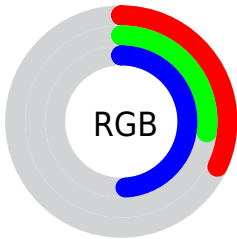

Distribution

Red (32%)

Green (27%)

Blue (49%)