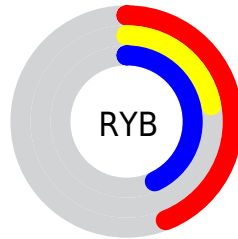

- Red (44%)
- Yellow (22%)
- Blue (43%)