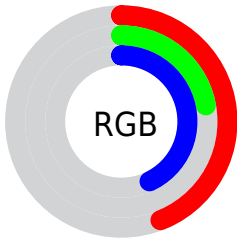

Distribution

- Red (44%)
- Green (22%)
- Blue (43%)