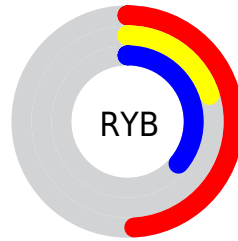

- Red (49%)
- Yellow (20%)
- Blue (36%)