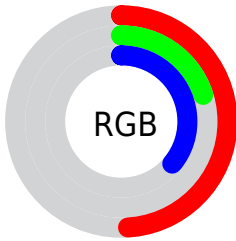

Distribution

- Red (49%)
- Green (20%)
- Blue (36%)