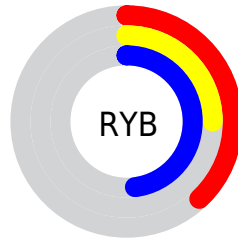

## Conversions Part 2

<b>Format</b>	<b>Color</b>
<b>R<sub>YB</sub></b>	97, 63, 122
Decimal	6373242
CIE <sub>Lab</sub>	33.00, 26.89, -28.04
CIE <sub>LCh</sub>	33, 38.850, 313.800
Yxy	7.5373, 0.2760, 0.2027
Android (android.graphics.Color)	4284563322 (0xFF613F7A)
YUV	79.8920, 20.7592, 15.0037
Hunter-Lab	27.4541, 18.6851, -22.6586

# Details

The CIELCh color **33, 38.850, 313.800** is a dark color, and the websafe version is hex **663366**. A complement of this color would be **48, 36.790, 129.545**, and the grayscale version is **34, 0.005, 296.813**.

A 20% lighter version of the original color is **53, 38.718, 313.657**, and **13, 39.016, 313.648** is the 20% darker color. If you saturate the color by 10%, you get **30, 46.816, 314.196**, and if you desaturate by 10%, it is **37, 30.677, 313.356**.

# Distribution

- Red (38%)
- Green (25%)
- Blue (48%)

- Red (38%)
- Yellow (25%)
- Blue (48%)

- Cyan (20%)
- Magenta (48%)
- Yellow (0%)
- Black (52%)

- Cyan (62%)
- Magenta (75%)
- Yellow (52%)