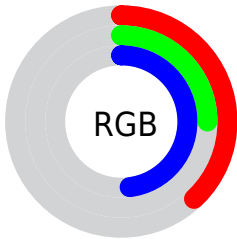

Distribution

- Red (38%)
- Green (25%)
- Blue (48%)