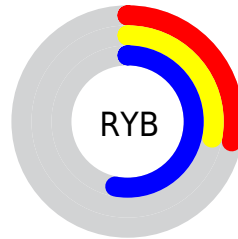

## Conversions Part 2

<b>Format</b>	<b>Color</b>
<b>R<sub>YB</sub></b>	71, 71, 134
Decimal	4671366
CIE <sub>Lab</sub>	33.00, 17.71, -35.43
CIE <sub>LCh</sub>	33, 39.608, 296.559
Yxy	7.5373, 0.2273, 0.1878
Android (android.graphics.Color)	4282861446 (0xFF474786)
YUV	78.1820, 27.5183, -6.2986
Hunter-Lab	27.4541, 11.2602, -31.4605

# Details

The CIELCh color **33, 39.608, 296.559** is a dark color, and the websafe version is hex **333366**. A complement of this color would be **55, 35.055, 105.835**, and the grayscale version is **33, 0.005, 296.813**.

A 20% lighter version of the original color is **53, 40.009, 296.693**, and **13, 39.670, 296.396** is the 20% darker color. If you saturate the color by 10%, you get **28, 48.965, 298.536**, and if you desaturate by 10%, it is **38, 30.555, 294.802**.

# Distribution

Red (28%)

Green (28%)

Blue (53%)

Red (28%)

Yellow (28%)

Blue (53%)

Cyan (47%)