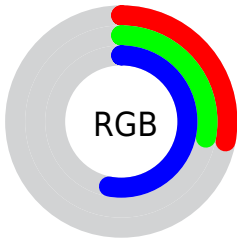

Distribution

Red (28%)

Green (28%)

Blue (53%)