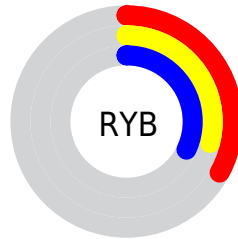

## Conversions Part 2

<b>Format</b>	<b>Color</b>
<b>R<sub>YB</sub></b>	84, 75, 81
Decimal	5524305
CIE Lab	33.00, 4.99, -2.19
CIE LCh	33, 5.446, 336.322
Yxy	7.5373, 0.3191, 0.3130
Android (android.graphics.Color)	4283714385 (0xFF544B51)
YUV	78.3750, 1.2941, 4.9331
Hunter-Lab	27.4541, 1.9119, 0.0820

# Details

The CIELCh color **33, 5.446, 336.322** is a dark color, and the websafe version is hex **666666**. A complement of this color would be **35, 5.412, 154.994**, and the grayscale version is **33, 0.005, 296.813**.

A 20% lighter version of the original color is **53, 5.302, 339.120**, and **13, 5.832, 333.383** is the 20% darker color. If you saturate the color by 10%, you get **30, 10.599, 337.027**, and if you desaturate by 10%, it is **36, 0.356, 335.188**.

# Distribution

-  Red (33%)
-  Green (29%)
-  Blue (32%)

-  Red (33%)
-  Yellow (29%)
-  Blue (32%)

-  Cyan (0%)
-  Magenta (11%)
-  Yellow (4%)
-  Black (67%)

-  Cyan (67%)
-  Magenta (71%)
-  Yellow (68%)