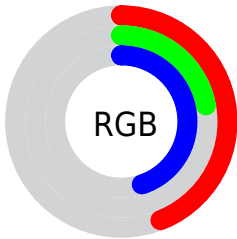

Distribution

- Red (44%)
- Green (22%)
- Blue (45%)