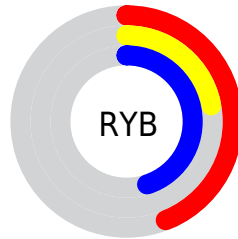

- Red (44%)
- Yellow (22%)
- Blue (45%)