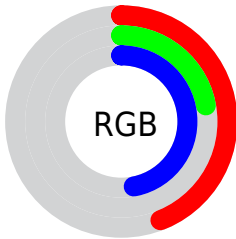

Distribution

- Red (44%)
- Green (22%)
- Blue (47%)