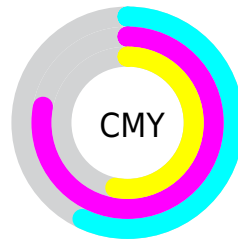

A 20% lighter version of the original color is **53, 44.142, 322.577**, and **13, 43.681, 322.858** is the 20% darker color. If you saturate the color by 10%, you get **30, 50.839, 323.068**, and if you desaturate by 10%, it is **36, 35.964, 322.434**.

# Distribution

- Red (44%)
- Green (22%)
- Blue (47%)

- Red (44%)
- Yellow (22%)
- Blue (47%)

- Cyan (8%)
- Magenta (53%)
- Yellow (0%)
- Black (53%)

- Cyan (57%)
- Magenta (78%)
- Yellow (53%)

# Brightness & Saturation Gradients

These gradients show how the CIELCh color 33, 43.740, 322.790 changes by changing the brightness by 10 percent. The first figure shows a shift by +10% for each color and the second figure -10%.