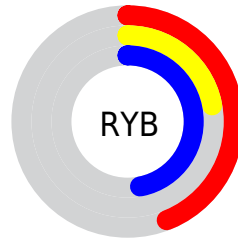

- Red (44%)
- Yellow (22%)
- Blue (47%)