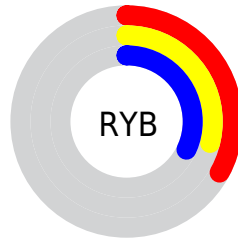

## Conversions Part 2

<b>Format</b>	<b>Color</b>
<b>R<sub>YB</sub></b>	84, 75, 82
Decimal	5524306
CIE Lab	33.00, 5.20, -2.78
CIE LCh	33, 5.895, 331.909
Yxy	7.5373, 0.3173, 0.3104
Android (android.graphics.Color)	4283714386 (0xFF544B52)
YUV	78.4890, 1.7309, 4.8331
Hunter-Lab	27.4541, 2.0598, -0.3106

# Details

The CIELCh color **33, 5.895, 331.909** is a dark color, and the websafe version is hex **666666**. A complement of this color would be **35, 5.873, 150.700**, and the grayscale version is **33, 0.005, 296.813**.

A 20% lighter version of the original color is **53, 5.695, 334.731**, and **13, 5.832, 333.383** is the 20% darker color. If you saturate the color by 10%, you get **31, 11.454, 332.526**, and if you desaturate by 10%, it is **36, 0.390, 330.927**.

# Distribution

-  Red (33%)
-  Green (29%)
-  Blue (32%)

-  Red (33%)
-  Yellow (29%)
-  Blue (32%)

-  Cyan (0%)
-  Magenta (11%)
-  Yellow (2%)
-  Black (67%)

-  Cyan (67%)
-  Magenta (71%)
-  Yellow (68%)