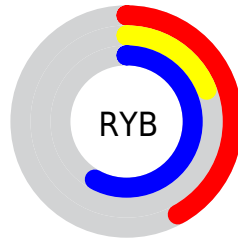

A 20% lighter version of the original color is **53, 63.102, 315.049**, and **14, 60.259, 314.218** is the 20% darker color. If you saturate the color by 10%, you get **30, 70.443, 315.011**, and if you desaturate by 10%, it is **37, 54.012, 314.608**.

# Distribution

Red (42%)

Green (19%)

Blue (58%)

Red (42%)

Yellow (19%)

Blue (58%)

Cyan (28%)