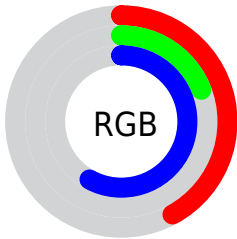

Distribution

Red (42%)

Green (19%)

Blue (58%)