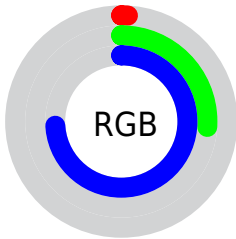

Distribution

- Red (1%)
- Green (26%)
- Blue (74%)