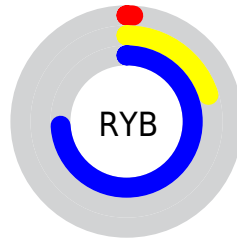

- Red (1%)
- Yellow (20%)
- Blue (74%)