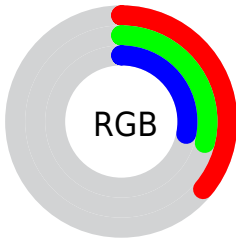

Distribution

- Red (36%)
- Green (29%)
- Blue (28%)