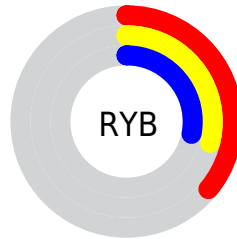

## Conversions Part 2

<b>Format</b>	<b>Color</b>
<b>RYB</b>	92, 73, 72
Decimal	6048072
CIELab	33.00, 7.87, 3.65
CIELCh	33, 8.678, 24.850
Yxy	7.5373, 0.3519, 0.3317
Android (android.graphics.Color)	4284238152 (0xFF5C4948)
YUV	78.5670, -3.2375, 11.7807
Hunter-Lab	27.4541, 3.9401, 3.6920

# Details

The CIELCh color **33, 8.678, 24.850** is a dark color, and the websafe version is hex **666666**. A complement of this color would be **37, 7.581, 203.161**, and the grayscale version is **33, 0.005, 296.813**.

A 20% lighter version of the original color is **53, 8.763, 27.819**, and **13, 9.006, 21.933** is the 20% darker color. If you saturate the color by 10%, you get **30, 13.152, 25.641**, and if you desaturate by 10%, it is **36, 4.508, 24.239**.

# Distribution

-  Red (36%)
-  Green (29%)
-  Blue (28%)

-  Red (36%)
-  Yellow (29%)
-  Blue (28%)

-  Cyan (0%)
-  Magenta (21%)
-  Yellow (22%)
-  Black (64%)

-  Cyan (64%)
-  Magenta (71%)
-  Yellow (72%)