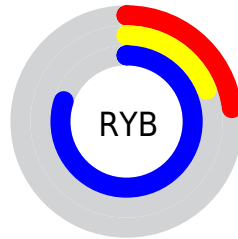

- Red (23%)
- Yellow (19%)
- Blue (80%)