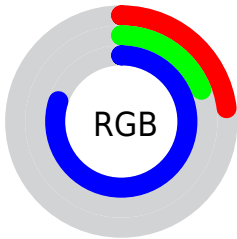

Distribution

- Red (23%)
- Green (19%)
- Blue (80%)