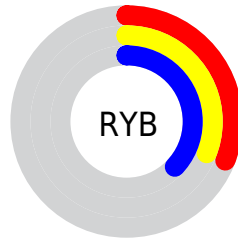

## Conversions Part 2

Format	Color
<a href="#">RYB</a>	<a href="#">79, 78, 95</a>
Decimal	<a href="#">5197407</a>
CIELab	<a href="#">34.00, 4.37, -9.77</a>
CIELCh	<a href="#">34, 10.702, 294.129</a>
Yxy	<a href="#">8.0082, 0.2875, 0.2847</a>
Android (android.graphics.Color)	<a href="#">4283387487 (0xFF4F4E5F)</a>
YUV	<a href="#">80.2370, 7.2782, -1.0848</a>
Hunter-Lab	<a href="#">28.2988, 1.4721, -5.3991</a>

# Details

The CIELCh color **34, 10.702, 294.129** is a dark color, and the websafe version is hex **666666**. A complement of this color would be **40, 10.304, 111.047**, and the grayscale version is **34, 0.005, 296.813**.

A 20% lighter version of the original color is **54, 10.412, 293.517**, and **14, 10.718, 293.178** is the 20% darker color. If you saturate the color by 10%, you get **30, 17.022, 295.246**, and if you desaturate by 10%, it is **38, 4.617, 293.164**.

# Distribution

Red (31%)

Green (31%)

Blue (37%)

Red (31%)

Yellow (31%)

Blue (37%)

Cyan (17%)