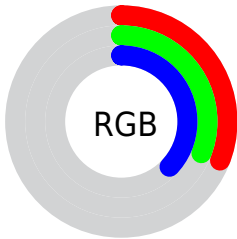

Distribution

Red (31%)

Green (31%)

Blue (37%)