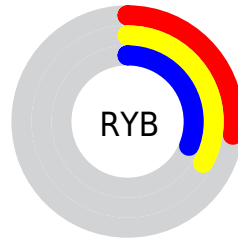

## Conversions Part 2

<b>Format</b>	<b>Color</b>
<b>RYB</b>	68, 83, 80
Decimal	4674372
CIELab	34.00, -8.03, 7.22
CIElCh	34, 10.800, 138.022
Yxy	8.0082, 0.3158, 0.3724
Android (android.graphics.Color)	4282864452 (0xFF475344)
YUV	77.7020, -4.7831, -5.8777
Hunter-Lab	28.2988, -6.6798, 5.7587

# Details

The CIELCh color **34, 10.800, 138.022** is a dark color, and the websafe version is hex **666666**. A complement of this color would be **31, 10.888, 319.529**, and the grayscale version is **33, 0.005, 296.813**.

A 20% lighter version of the original color is **54, 10.436, 136.784**, and **14, 10.772, 138.718** is the 20% darker color. If you saturate the color by 10%, you get **33, 16.820, 137.499**, and if you desaturate by 10%, it is **35, 4.785, 138.500**.

# Distribution

Red (28%)

Green (33%)

Blue (27%)

Red (27%)

Yellow (33%)

Blue (31%)

Cyan (14%)