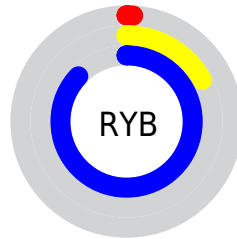

- Red (1%)
- Yellow (17%)
- Blue (87%)