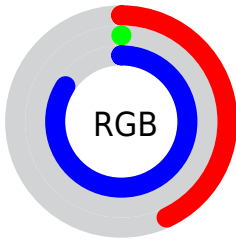

Distribution

- Red (43%)
- Green (0%)
- Blue (84%)