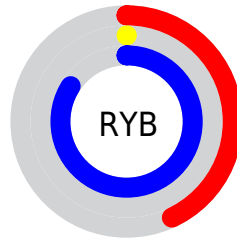

- Red (43%)
- Yellow (0%)
- Blue (84%)