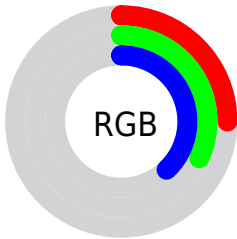

Distribution

Red (25%)

Green (32%)

Blue (38%)