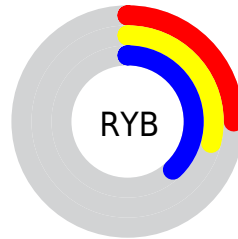

## Conversions Part 2

<b>Format</b>	<b>Color</b>
<a href="#">RYB</a>	<a href="#">63, 75, 97</a>
Decimal	<a href="#">4149857</a>
CIELab	<a href="#">34.00, -3.23, -11.10</a>
CIElCh	<a href="#">34, 11.556, 253.771</a>
Yxy	<a href="#">8.0082, 0.2615, 0.2878</a>
Android (android.graphics.Color)	<a href="#">4282339937 (0xFF3F5261)</a>
YUV	<a href="#">78.0290, 9.3527, -13.1804</a>
Hunter-Lab	<a href="#">28.2988, -3.6377, -6.4605</a>

# Details

The CIELCh color **34, 11.556, 253.771** is a dark color, and the websafe version is hex **666666**. A complement of this color would be **35, 13.098, 65.138**, and the grayscale version is **33, 0.005, 296.813**.

A 20% lighter version of the original color is **54, 11.769, 255.792**, and **14, 11.823, 256.919** is the 20% darker color. If you saturate the color by 10%, you get **32, 14.650, 255.824**, and if you desaturate by 10%, it is **36, 8.354, 252.046**.

# Distribution

Red (25%)

Green (32%)

Blue (38%)

Red (25%)

Yellow (29%)

Blue (38%)

Cyan (35%)