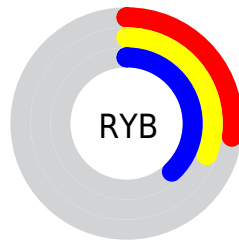

# Details

The CIELCh color  $34, 11.316, 270.175$  is a dark color, and the websafe version is hex  $666666$ . A complement of this color would be  $37, 11.628, 82.572$ , and the grayscale version is  $34, 0.005, 296.813$ .

A 20% lighter version of the original color is  $54, 11.555, 271.203$ , and  $14, 11.415, 269.044$  is the 20% darker color. If you saturate the color by 10%, you get  $31, 15.314, 272.066$ , and if you desaturate by 10%, it is  $37, 7.342, 268.547$ .

# Distribution

Red (27%)

Green (32%)

Blue (38%)

Red (27%)

Yellow (31%)

Blue (38%)

Cyan (29%)