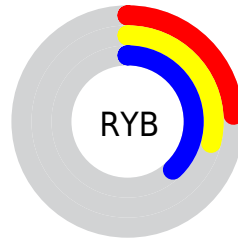

## Conversions Part 2

Format	Color
<a href="#">RYB</a>	<a href="#">61, 75, 97</a>
Decimal	<a href="#">4019041</a>
CIELab	<a href="#">34.00, -4.50, -10.83</a>
CIELCh	<a href="#">34, 11.730, 247.452</a>
Yxy	<a href="#">8.0082, 0.2590, 0.2903</a>
Android (android.graphics.Color)	<a href="#">4282209121 (0xFF3D5361)</a>
YUV	<a href="#">78.0180, 9.3581, -14.9248</a>
Hunter-Lab	<a href="#">28.2988, -4.4552, -6.2487</a>

# Details

The CIELCh color **34, 11.730, 247.452** is a dark color, and the websafe version is hex **666666**. A complement of this color would be **34, 13.855, 59.216**, and the grayscale version is **33, 0.005, 296.813**.

A 20% lighter version of the original color is **54, 11.928, 249.852**, and **14, 11.953, 249.609** is the 20% darker color. If you saturate the color by 10%, you get **32, 14.570, 249.455**, and if you desaturate by 10%, it is **36, 8.736, 245.792**.

# Distribution

Red (24%)

Green (33%)

Blue (38%)

Red (24%)

Yellow (29%)

Blue (38%)

Cyan (37%)