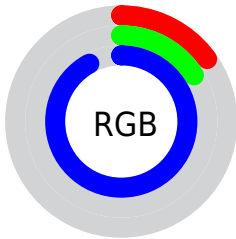

Distribution

- Red (15%)
- Green (16%)
- Blue (92%)