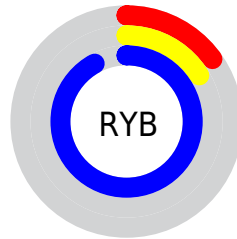

## Conversions Part 2

<b>Format</b>	<b>Color</b>
R <sub>Y</sub> B	38, 42, 234
Decimal	2501354
CIE Lab	34.00, 63.28, -93.14
CIE LCh	34, 112.606, 304.193
Yxy	8.0082, 0.1600, 0.0777
Android (android.graphics.Color)	4280691434 (0xFF262AEA)
YUV	62.6920, 84.4548, -21.6549
Hunter-Lab	28.2988, 54.4155, -144.6960

# Details

The CIELCh color **34, 112.606, 304.193** is a dark color, and the websafe version is hex **3333FF**. The color can be described as dark washed blue. A complement of this color would be **89, 84.829, 102.076**, and the grayscale version is **26, 0.004, 296.813**.

A 20% lighter version of the original color is **51, 92.827, 304.207**, and **21, 101.326, 306.287** is the 20% darker color. If you saturate the color by 10%, you get **31, 121.460, 305.621**, and if you desaturate by 10%, it is **39, 100.008, 302.165**.

# Distribution

- Red (15%)
- Green (16%)
- Blue (92%)

- Red (15%)
- Yellow (16%)
- Blue (92%)

- Cyan (84%)
- Magenta (82%)
- Yellow (0%)
- Black (8%)

- Cyan (85%)
- Magenta (84%)
- Yellow (8%)